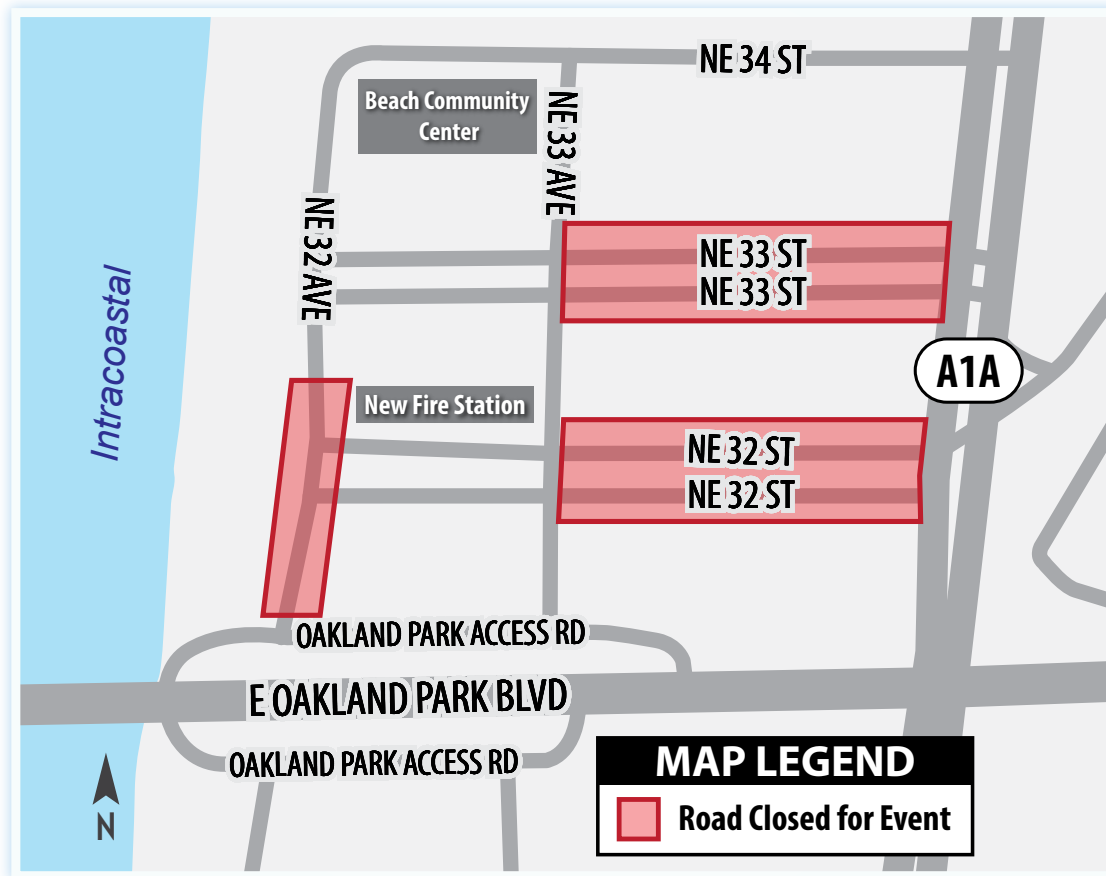

Light Up the Galt

TRAFFIC ADVISORY

Portions of NE 32 Street, NE 33 Street and NE 32 Avenue to be Temporarily Closed on November 28 for Light Up the Galt Event

Fort Lauderdale - The following road closures will be in effect beginning at noon on Wednesday, November 28 to allow crews to set up for the Light Up the Galt event:

- NE 32 Street will be closed from A1A to NE 33 Avenue
- NE 33 Street will be closed from A1A to NE 33 Avenue
- NE 32 Avenue will be closed from NE 32 Street to the Oakland Park Access Road

While the closures are in effect, traffic will be detoured around the affected area using NE 34 Street and NE 33 Avenue. Signs will be posted in the area to alert motorists of the detours. Motorists should expect delays in and around the affected area. Streets are expected to reopen at midnight.