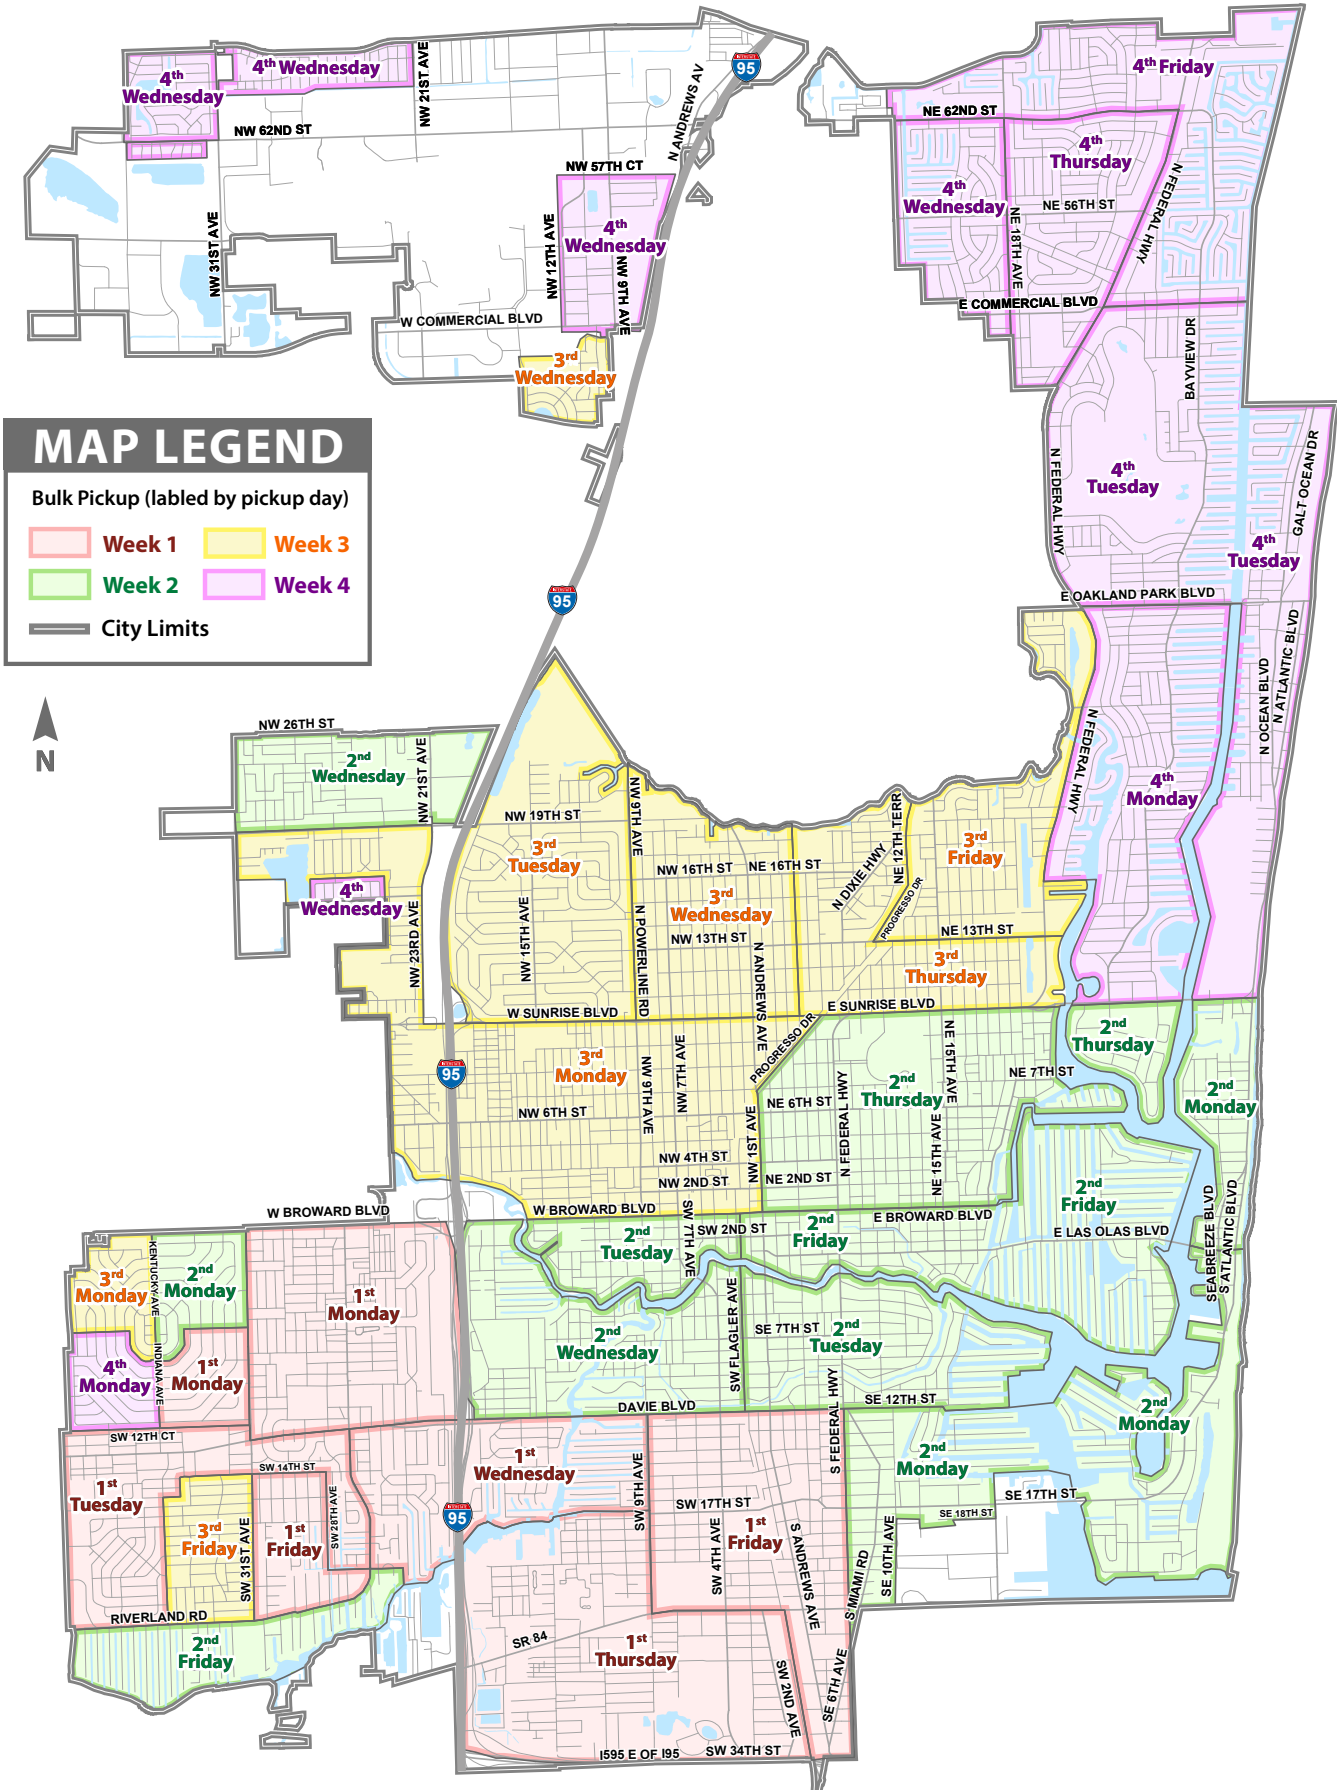

CITY OF FORT LAUDERDALE - BULK TRASH PICKUP

For more information on a specific parcel address, please visit gis.fortlauderdale.gov/MyGovernmentServices.

24-Hour Customer Service Center
Call: (954) 828-8000